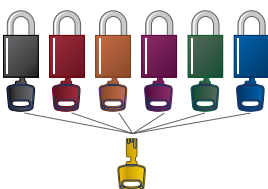

## Keying options

With more unique key cuts, it's important that you get the keying type that best suits your lockout programme.

### Standard options

**Keyed Different (KD)** – Each lock is opened by its own unique key. Perfect for simple lockout applications and a manageable number of energy isolation points.

**Keyed Alike (KA)** – Each lock in the group can be opened with the same key. Easy to find the right key, reduces number of keys needed to carry. Ideal for individuals or trades responsible for multiple machines or isolation points.

### Custom options

**Master Keyed (MK)** – Each grouping of locks (whether keyed alike or different) can be opened with a master key. Useful for larger, complex systems when supervisory access may be required