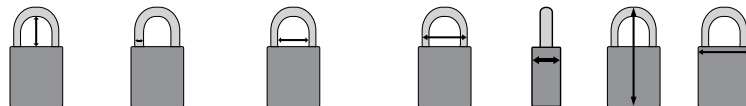

SafeKey Nylon Padlocks with plastic shackle

- Lightweight non-sparking nylon body with polymer plastic shackle that's non-conductive and non-sparking
- Non-conductive locking mechanism
- Ribbed design for safe handling
- Ideal for electrical applications or general lockout applications
- Key-retaining lock feature

1 key supplied for each padlock.

Custom keying options available.

Supplied with padlock labels in English, French and Spanish.