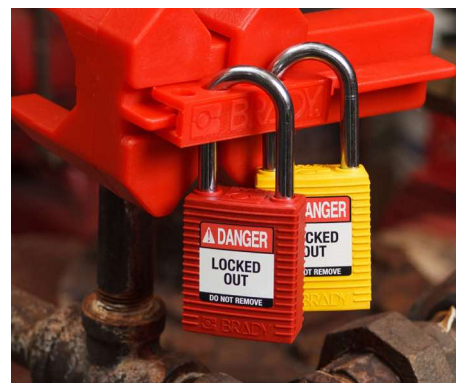

SafeKey Nylon Padlocks with steel shackle

- Lightweight non-sparking nylon body with a durable steel shackle
- Non-conductive locking mechanism
- Ribbed design for safe handling
- Ideal for general lockout applications
- Key-retaining lock feature

1 key supplied for each padlock.

Custom keying options available.

Supplied with padlock labels in English, French and Spanish.

Order Reference	Colour	Shackle Height (mm)	Shackle Diameter (mm)	Shackle Clearance (mm)	Shackle Width (mm)	Depth (mm)	Height (mm)	Width (mm)	Quantity
Shackle Height 38 mm / KA - Keyed Alike									
150294	● Black	38.00	6.40	20.00	33.00	19.00	84.00	38.00	3
150317	● Blue	38.00	6.40	20.00	33.00	19.00	84.00	38.00	3
150228	● Brown	38.00	6.40	20.00	33.00	19.00	84.00	38.00	3
150341	● Green	38.00	6.40	20.00	33.00	19.00	84.00	38.00	3
150364	● Orange	38.00	6.40	20.00	33.00	19.00	84.00	38.00	3
150229	● Purple	38.00	6.40	20.00	33.00	19.00	84.00	38.00	3
150271	● Red	38.00	6.40	20.00	33.00	19.00	84.00	38.00	3
150340	○ White	38.00	6.40	20.00	33.00	19.00	84.00	38.00	3
150246	● Yellow	38.00	6.40	20.00	33.00	19.00	84.00	38.00	3
Shackle Height 38 mm / KD - Keyed Differently									
150234	● Black	38.00	6.40	20.00	33.00	19.00	84.00	38.00	1
150224	● Black	38.00	6.40	20.00	33.00	19.00	84.00	38.00	6
150251	● Blue	38.00	6.40	20.00	33.00	19.00	84.00	38.00	1
150316	● Blue	38.00	6.40	20.00	33.00	19.00	84.00	38.00	6
150275	● Brown	38.00	6.40	20.00	33.00	19.00	84.00	38.00	1
150269	● Brown	38.00	6.40	20.00	33.00	19.00	84.00	38.00	6
150368	● Green	38.00	6.40	20.00	33.00	19.00	84.00	38.00	1
150337	● Green	38.00	6.40	20.00	33.00	19.00	84.00	38.00	6
150320	● Orange	38.00	6.40	20.00	33.00	19.00	84.00	38.00	1
150336	● Orange	38.00	6.40	20.00	33.00	19.00	84.00	38.00	6
150250	● Purple	38.00	6.40	20.00	33.00	19.00	84.00	38.00	1
150362	● Purple	38.00	6.40	20.00	33.00	19.00	84.00	38.00	6
150321	● Red	38.00	6.40	20.00	33.00	19.00	84.00	38.00	1
150270	● Red	38.00	6.40	20.00	33.00	19.00	84.00	38.00	6
150367	○ White	38.00	6.40	20.00	33.00	19.00	84.00	38.00	1
150292	○ White	38.00	6.40	20.00	33.00	19.00	84.00	38.00	6
150343	● Yellow	38.00	6.40	20.00	33.00	19.00	84.00	38.00	1
150225	● Yellow	38.00	6.40	20.00	33.00	19.00	84.00	38.00	6
Shackle Height 76 mm / KD - Keyed Differently									
150274	● Black	76.00	6.40	20.00	33.00	19.00	122.00	38.00	1
150249	● Blue	76.00	6.40	20.00	33.00	19.00	122.00	38.00	1
150247	● Brown	76.00	6.40	20.00	33.00	19.00	122.00	38.00	1
150319	● Green	76.00	6.40	20.00	33.00	19.00	122.00	38.00	1
150248	● Orange	76.00	6.40	20.00	33.00	19.00	122.00	38.00	1
150233	● Purple	76.00	6.40	20.00	33.00	19.00	122.00	38.00	1
150357	● Red	76.00	6.40	20.00	33.00	19.00	122.00	38.00	1
150295	○ White	76.00	6.40	20.00	33.00	19.00	122.00	38.00	1
150296	● Yellow	76.00	6.40	20.00	33.00	19.00	122.00	38.00	1