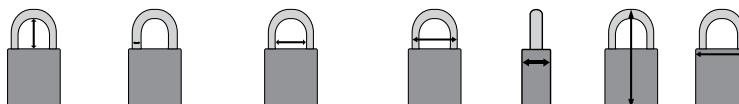

SafeKey Nylon Padlocks with steel shackle

- Lightweight non-sparking nylon body with a durable steel shackle
- Non-conductive locking mechanism
- Ribbed design for safe handling
- Ideal for general lockout applications
- Key-retaining lock feature

1 key supplied for each padlock.

Custom keying options available.

Supplied with padlock labels in English, French and Spanish.

Order Reference	Colour	Shackle Height (mm)	Shackle Diameter (mm)	Shackle Clearance (mm)	Shackle Width (mm)	Depth (mm)	Height (mm)	Width (mm)	Quantity
Shackle Height 38 mm / KA - Keyed Alike									
150294	● Black	38.00	6.40	20.00	33.00	19.00	84.00	38.00	3
150317	● Blue	38.00	6.40	20.00	33.00	19.00	84.00	38.00	3
150228	● Brown	38.00	6.40	20.00	33.00	19.00	84.00	38.00	3
150341	● Green	38.00	6.40	20.00	33.00	19.00	84.00	38.00	3
150364	● Orange	38.00	6.40	20.00	33.00	19.00	84.00	38.00	3
150229	● Purple	38.00	6.40	20.00	33.00	19.00	84.00	38.00	3
150271	● Red	38.00	6.40	20.00	33.00	19.00	84.00	38.00	3
150340	○ White	38.00	6.40	20.00	33.00	19.00	84.00	38.00	3
150246	● Yellow	38.00	6.40	20.00	33.00	19.00	84.00	38.00	3
Shackle Height 38 mm / KD - Keyed Differently									
150234	● Black	38.00	6.40	20.00	33.00	19.00	84.00	38.00	1
150224	● Black	38.00	6.40	20.00	33.00	19.00	84.00	38.00	6
150251	● Blue	38.00	6.40	20.00	33.00	19.00	84.00	38.00	1
150316	● Blue	38.00	6.40	20.00	33.00	19.00	84.00	38.00	6
150275	● Brown	38.00	6.40	20.00	33.00	19.00	84.00	38.00	1
150269	● Brown	38.00	6.40	20.00	33.00	19.00	84.00	38.00	6
150368	● Green	38.00	6.40	20.00	33.00	19.00	84.00	38.00	1
150337	● Green	38.00	6.40	20.00	33.00	19.00	84.00	38.00	6
150320	● Orange	38.00	6.40	20.00	33.00	19.00	84.00	38.00	1
150336	● Orange	38.00	6.40	20.00	33.00	19.00	84.00	38.00	6
150250	● Purple	38.00	6.40	20.00	33.00	19.00	84.00	38.00	1
150362	● Purple	38.00	6.40	20.00	33.00	19.00	84.00	38.00	6
150321	● Red	38.00	6.40	20.00	33.00	19.00	84.00	38.00	1
150270	● Red	38.00	6.40	20.00	33.00	19.00	84.00	38.00	6
150367	○ White	38.00	6.40	20.00	33.00	19.00	84.00	38.00	1
150292	○ White	38.00	6.40	20.00	33.00	19.00	84.00	38.00	6
150343	● Yellow	38.00	6.40	20.00	33.00	19.00	84.00	38.00	1
150225	● Yellow	38.00	6.40	20.00	33.00	19.00	84.00	38.00	6
Shackle Height 76 mm / KD - Keyed Differently									
150274	● Black	76.00	6.40	20.00	33.00	19.00	122.00	38.00	1
150249	● Blue	76.00	6.40	20.00	33.00	19.00	122.00	38.00	1
150247	● Brown	76.00	6.40	20.00	33.00	19.00	122.00	38.00	1
150319	● Green	76.00	6.40	20.00	33.00	19.00	122.00	38.00	1
150248	● Orange	76.00	6.40	20.00	33.00	19.00	122.00	38.00	1
150233	● Purple	76.00	6.40	20.00	33.00	19.00	122.00	38.00	1
150357	● Red	76.00	6.40	20.00	33.00	19.00	122.00	38.00	1
150295	○ White	76.00	6.40	20.00	33.00	19.00	122.00	38.00	1
150296	● Yellow	76.00	6.40	20.00	33.00	19.00	122.00	38.00	1