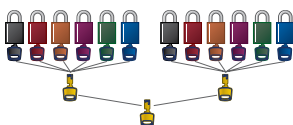

## Keying options

With more unique key cuts, it's important that you get the keying type that best suits your lockout programme.

### Standard options

**Keyed Different (KD)** – Each lock is opened by its own unique key. Perfect for simple lockout applications and a manageable number of energy isolation points.

**Keyed Alike (KA)** – Each lock in the group can be opened with the same key. Easy to find the right key, reduces number of keys needed to carry. Ideal for individuals or trades responsible for multiple machines or isolation points.

### Custom options

**Master Keyed (MK)** – Each grouping of locks (whether keyed alike or different) can be opened with a master key. Useful for larger, complex systems when supervisory access may be required