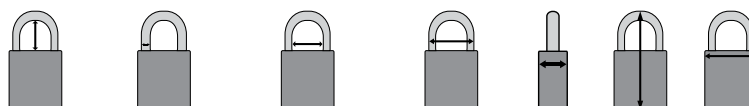

SafeKey Nylon Compact Padlocks

- Extremely compact and lightweight design
- Non-conductive and non-sparking nylon body and polymer shackle
- Non-conductive locking mechanism
- Ideal for electrical applications and small spaces
- Ribbed design for safe handling
- For electrical contractors, maintenance and electricians

1 key supplied for each padlock.
Custom keying options available.
Supplied with padlock labels in English, French and Spanish.

Order Reference	Colour	Shackle Height (mm)	Shackle Diameter (mm)	Shackle Clearance (mm)	Shackle Width (mm)	Depth (mm)	Height (mm)	Width (mm)	Quantity
Shackle Height 25 mm / KA - Keyed Alike									
150193	● Black	25.00	4.30	18.00	26.00	19.00	67.00	33.00	3
150192	● Blue	25.00	4.30	18.00	26.00	19.00	67.00	33.00	3
150196	● Brown	25.00	4.30	18.00	26.00	19.00	67.00	33.00	3
150191	● Green	25.00	4.30	18.00	26.00	19.00	67.00	33.00	3
150194	● Orange	25.00	4.30	18.00	26.00	19.00	67.00	33.00	3
150195	● Purple	25.00	4.30	18.00	26.00	19.00	67.00	33.00	3
150189	● Red	25.00	4.30	18.00	26.00	19.00	67.00	33.00	3
150197	○ White	25.00	4.30	18.00	26.00	19.00	67.00	33.00	3
150190	● Yellow	25.00	4.30	18.00	26.00	19.00	67.00	33.00	3
Shackle Height 25 mm / KD - Keyed Differently									
150184	● Black	25.00	4.30	18.00	26.00	19.00	67.00	33.00	1
150211	● Black	25.00	4.30	18.00	26.00	19.00	67.00	33.00	6
150183	● Blue	25.00	4.30	18.00	26.00	19.00	67.00	33.00	1
150210	● Blue	25.00	4.30	18.00	26.00	19.00	67.00	33.00	6
150187	● Brown	25.00	4.30	18.00	26.00	19.00	67.00	33.00	1
150214	● Brown	25.00	4.30	18.00	26.00	19.00	67.00	33.00	6
150182	● Green	25.00	4.30	18.00	26.00	19.00	67.00	33.00	1
150209	● Green	25.00	4.30	18.00	26.00	19.00	67.00	33.00	6
150185	● Orange	25.00	4.30	18.00	26.00	19.00	67.00	33.00	1
150212	● Orange	25.00	4.30	18.00	26.00	19.00	67.00	33.00	6
150186	● Purple	25.00	4.30	18.00	26.00	19.00	67.00	33.00	1
150213	● Purple	25.00	4.30	18.00	26.00	19.00	67.00	33.00	6
150180	● Red	25.00	4.30	18.00	26.00	19.00	67.00	33.00	1
150207	● Red	25.00	4.30	18.00	26.00	19.00	67.00	33.00	6
150188	○ White	25.00	4.30	18.00	26.00	19.00	67.00	33.00	1
150215	○ White	25.00	4.30	18.00	26.00	19.00	67.00	33.00	6
150181	● Yellow	25.00	4.30	18.00	26.00	19.00	67.00	33.00	1
150208	● Yellow	25.00	4.30	18.00	26.00	19.00	67.00	33.00	6