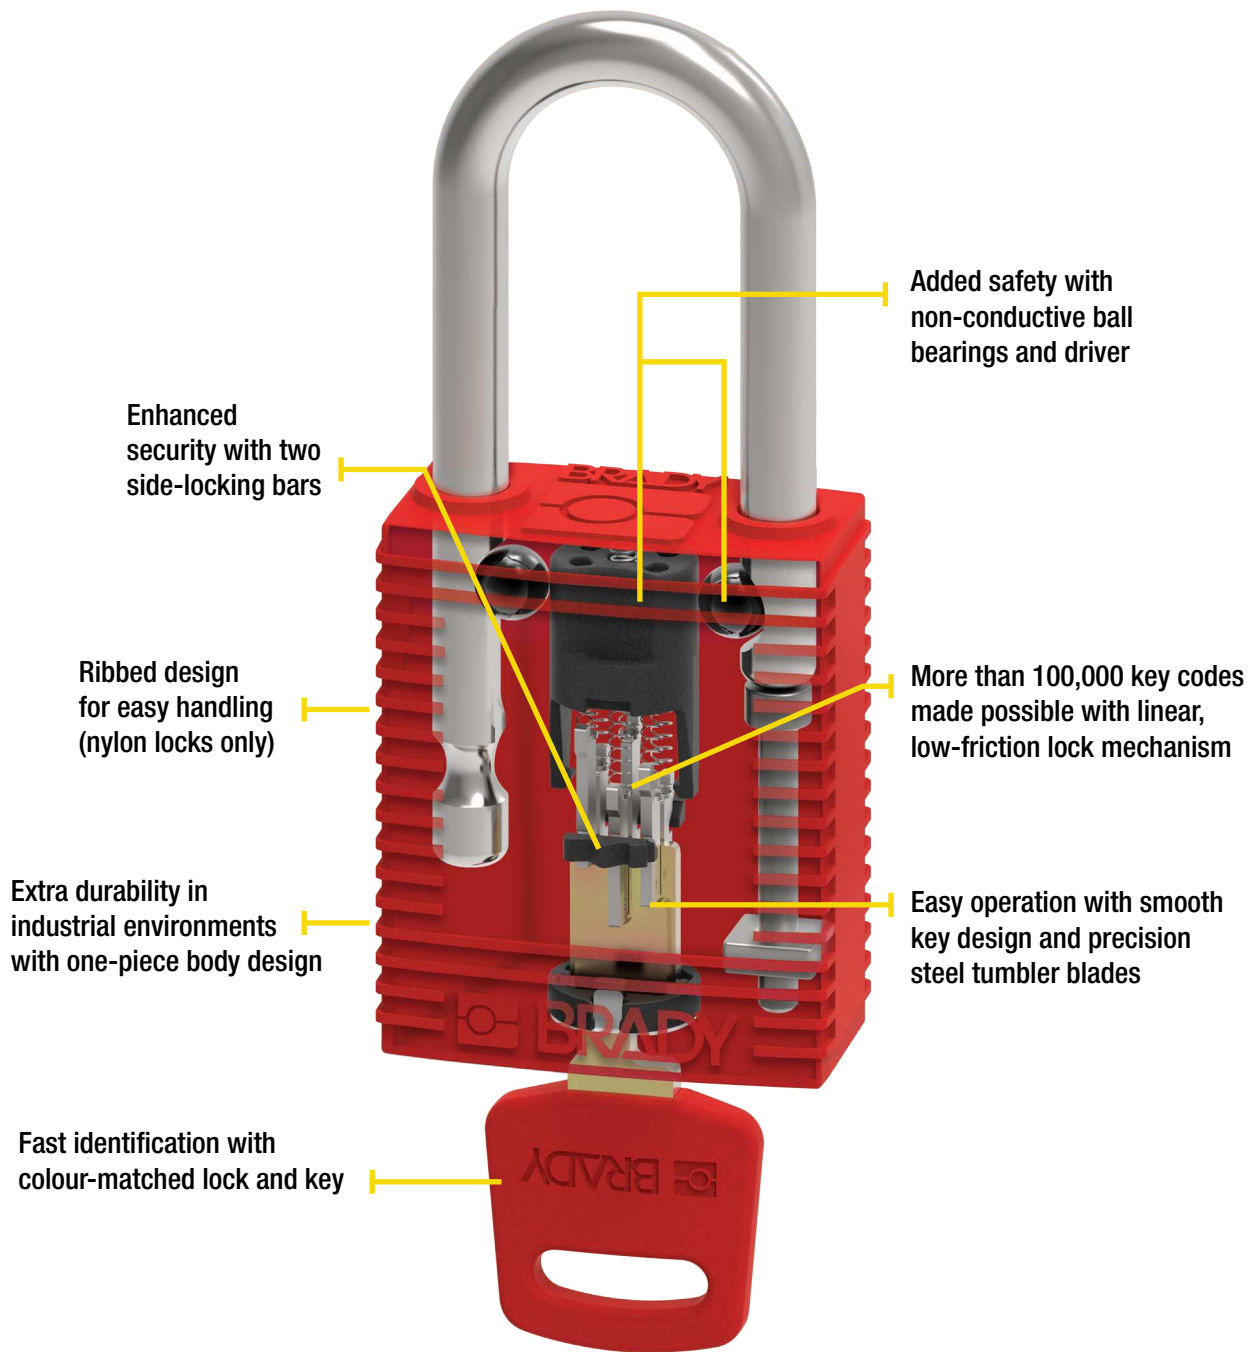

See the difference in the details

Product innovations are only as good as the benefits they provide. See the difference you get with the patent-pending SafeKey Lockout Padlocks:

Traditional safety padlocks

- Pin tumbler lock mechanism
- Jagged key design
- Up to 15,000 key codes

See the new SafeKey Lockout Padlocks in action

Watch the video on:

www.bradyeurope.com/SafeKey